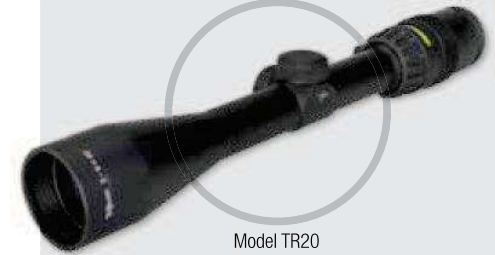

Model TR20
3-9x40