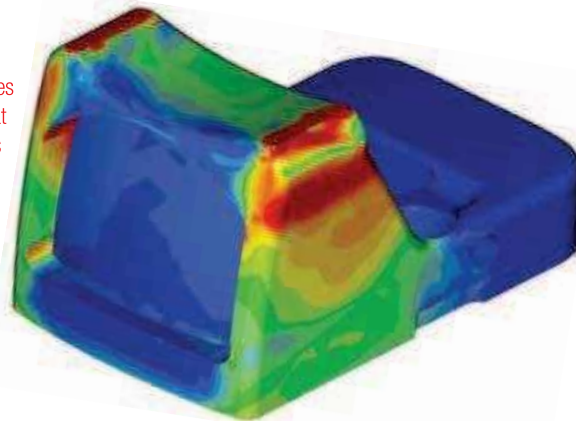

Trijicon RMR™ Series

When precision is the only option, your best option is the Trijicon RMR™ sight. Built to provide optimum red-dot visibility with a minimal profile, you can acquire and hit your target quickly and more accurately.

STRONG

The new Trijicon RMR (Ruggedized Miniature Reflex) has been introduced to match the legendary toughness of the Trijicon ACOG® (Advanced Combat Optical Gunsight). It can be teamed up with the ACOG for the ultimate in fast target acquisition or precise aiming at extended distances.

The RMR offers two illumination configurations. One choice is an innovative LED (light emitting diode) insert that automatically adjusts for brightness in any lighting situation and ensures optimum visibility of the red dot against the target. The second option is a dual-illuminated, battery-free model featuring Trijicon fiber optics and tritium.