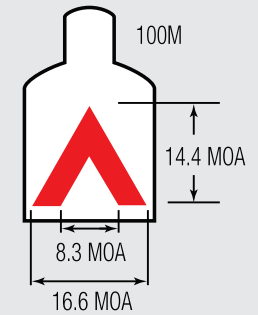

Trijicon TriPower® Reticle:

Trijicon Fiber Optics

Trijicon's ultra-reliable fiber-optics system adjusts the brightness level and contrast of the reticle to the available ambient light. The chevron-shaped reticle presents a crisp, clear aiming point, even in the brightest light.

Battery Illumination Switch

Trijicon's Tritium-Illuminated Reticle thanks to Trijicon's tritium-powered phosphor lamp, the reticle provides a distinct aiming point, even in total darkness.

Threaded Objective and Eyepiece

Enables mounting of various adapters, secondary mounts or lens covers, including flip covers.

Waterproof

Completely sealed and waterproof to a depth of 100 feet /30 meters.